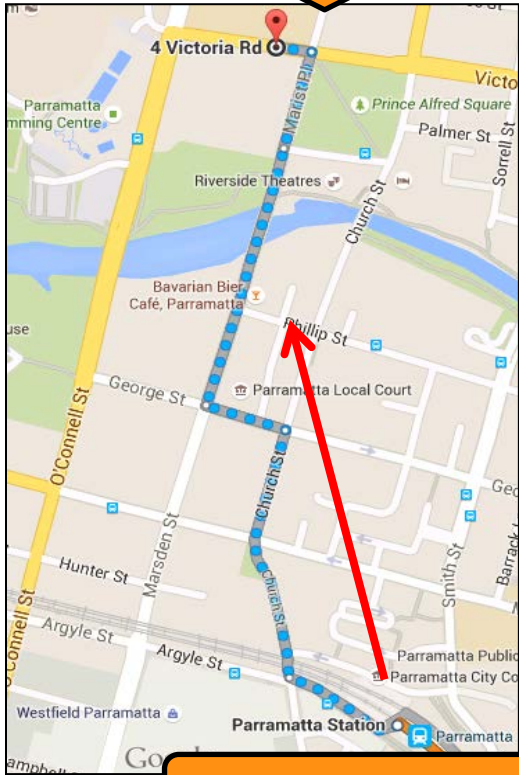

Central to Parramatta
RACS Parramatta Legal Clinic

You can get to Parramatta by train from Central Station

Train departs every **30 min from Central Station, Platform 18**

Get off at Parramatta (it is the next stop after Harris Park). Use the exit toward Church St and Macquarie St when exiting the train station. To make sure you are going the right way, Westfield Shopping Centre should stay at your back.

It is a 5 minutes walk from the train station to RACS Parramatta Legal Clinic. RACS Parramatta Legal Clinic is located at 4 Victoria Rd Arrupe Place, Parramatta.

**RACS Parramatta Outreach
Clinic**

Parramatta Station