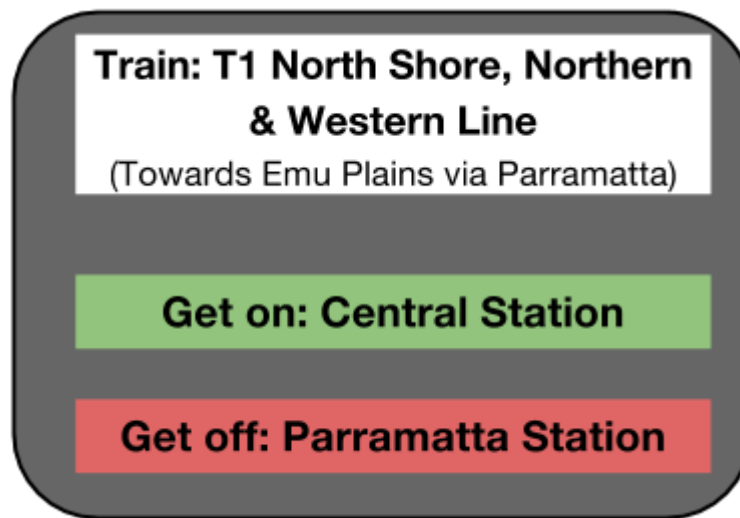

Central to Parramatta
RACS Parramatta Legal Clinic

You can get to Parramatta by train from Central Station

Train departs every **30 min from Central Station, Platform 18**

Get off at Parramatta (it is the next stop after Harris Park). Use the exit toward Church St and Macquarie St when exiting the train station. To make sure you are going the right way, Westfield Shopping Centre should stay at your back.

It is a 5 minutes walk from the train station to RACS Parramatta Legal Clinic. RACS Parramatta Legal Clinic is located at 4 Victoria Rd Arrupe Place, Parramatta.

**RACS Parramatta Outreach
Clinic**

Parramatta Station