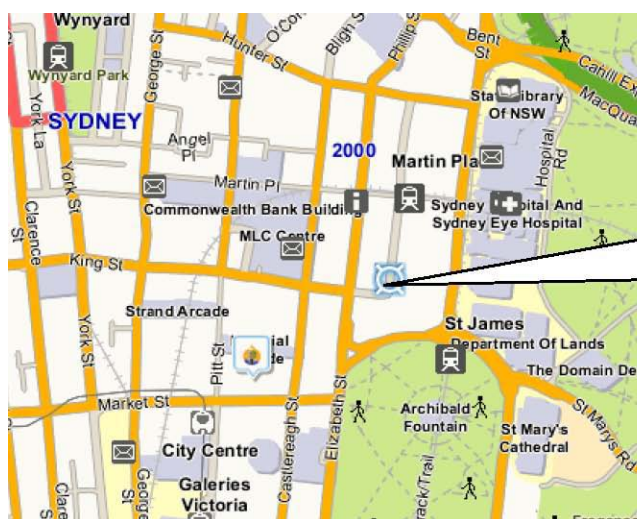

## Our address is:

Level 12, 173-175 Phillip St, Sydney, NSW 2000 It is located on the corner of Phillip, King and Elizabeth Streets in the city. It is in the building called: The University of Sydney, Faculty of Law.

## How to find us:

### Closest train stations:

- We are located approximately a 4 minute walk from St James Station – take the exit that says “Macquarie Street, Supreme Court of NSW, The Domain”, walk up the stairs, turn left in front of the Supreme Court of NSW building, and RACS is in the building across the road
- We are located approximately a 5 minute walk from Martin Place Station
- We are located approximately a 10 minute walk from Wynyard Station
- We are located approximately a 10 minute walk from Town Hall Station.

The name on the building is “The University of Sydney, Faculty of Law”. The building is opposite the Supreme Court of NSW. The building is located on the corner of Phillip, King and Elizabeth Streets.